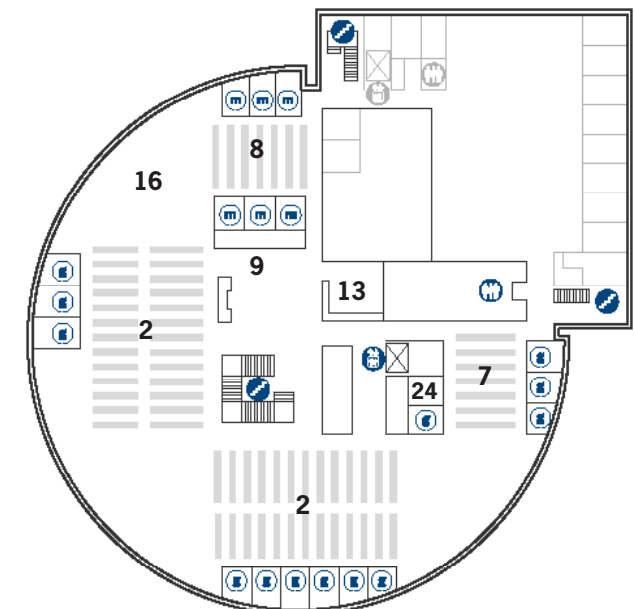

SERVICE POINTS

- 10 Archives & Special Collections Desk (L3)
- 11 Circulation Desk (L1)
- 12 Information Desk (L1)
- 13 Tech on 2 Desk (L2)

STUDY / WORK SPACES

- 14 Faculty Commons / Innovation Center (L3)
- 15 Information Commons (L1)
- 16 Media Carrels (L2)
- 17 Media Lounge / Café (L1)

CLASSROOMS

- 18 Archives & Special Collections Seminar Room – 342 (L3)
- 19 Lecture Classroom – 324 (L3)
- 20 Library Instruction Rooms – 117 & 118 (L1)

OTHER

- 21 Day-use Lockers (L1)
- 22 Exhibit Space (L3)
- 23 Library Administration (L3)
- 24 Photocopiers / Printers (L2, L3)
- 25 Printers (L1)
- 26 Von der Ahe Family Suite (L3)
- 27 VTS Machine, Color Printer, Photocopier (L1)

LEGEND

-  Restrooms
-  Elevator
-  Group Study Rooms
-  Stairs
-  Starbucks
-  Media Viewing / Listening Rooms

L3

L2

L1