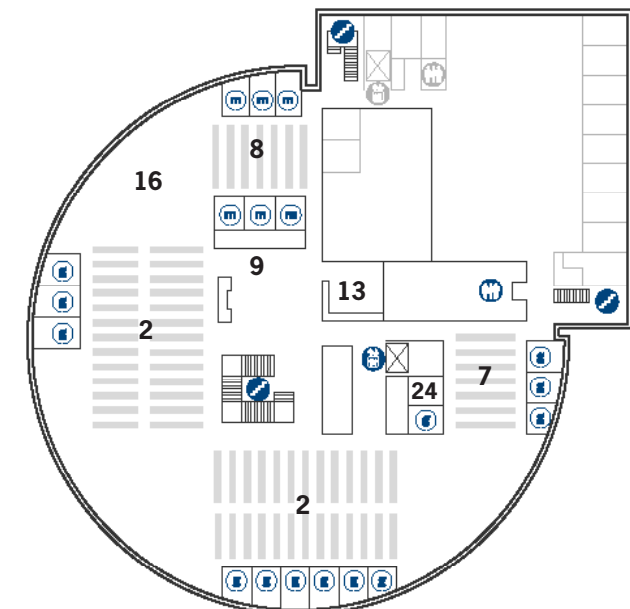

SERVICE POINTS

- 10 Archives & Special Collections Desk (L3)
- 11 Circulation Desk (L1)
- 12 Information Desk (L1)
- 13 Tech on 2 Desk (L2)

STUDY / WORK SPACES

- 14 Faculty Commons / Innovation Center (L3)
- 15 Information Commons (L1)
- 16 Media Carrels (L2)
- 17 Media Lounge / Café (L1)

CLASSROOMS

- 18 Archives & Special Collections Seminar Room – 342 (L3)
- 19 Lecture Classroom – 324 (L3)
- 20 Library Instruction Rooms – 117 & 118 (L1)

OTHER

- 21 Day-use Lockers (L1)
- 22 Exhibit Space (L3)
- 23 Library Administration (L3)
- 24 Photocopiers / Printers (L2, L3)
- 25 Printers (L1)
- 26 Von der Ahe Family Suite (L3)
- 27 VTS Machine, Color Printer, Photocopier (L1)

LEGEND

-  Restrooms
-  Elevator
-  Group Study Rooms
-  Stairs
-  Starbucks
-  Media Viewing / Listening Rooms

L3

L2

L1