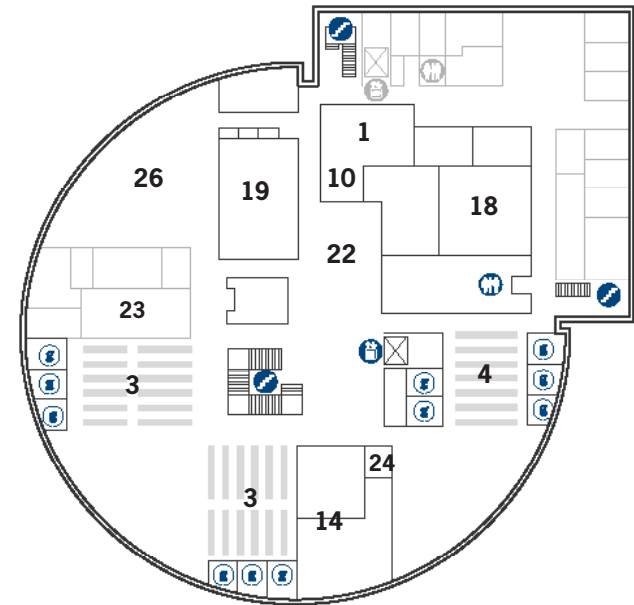

SERVICE POINTS

- 10 Archives & Special Collections Desk (L3)
- 11 Circulation Desk (L1)
- 12 Information Desk (L1)
- 13 Tech on 2 Desk (L2)

STUDY / WORK SPACES

- 14 Faculty Commons / Innovation Center (L3)
- 15 Information Commons (L1)
- 16 Media Carrels (L2)
- 17 Media Lounge / Café (L1)

CLASSROOMS

- 18 Archives & Special Collections Seminar Room – 342 (L3)
- 19 Lecture Classroom – 324 (L3)
- 20 Library Instruction Rooms – 117 & 118 (L1)

OTHER

- 21 Day-use Lockers (L1)
- 22 Exhibit Space (L3)
- 23 Library Administration (L3)
- 24 Photocopiers / Printers (L2, L3)
- 25 Printers (L1)
- 26 Von der Ahe Family Suite (L3)
- 27 VTS Machine, Color Printer, Photocopier (L1)

LEGEND

-  Restrooms
-  Elevator
-  Group Study Rooms
-  Stairs
-  Starbucks
-  Media Viewing / Listening Rooms

L3

L2

L1