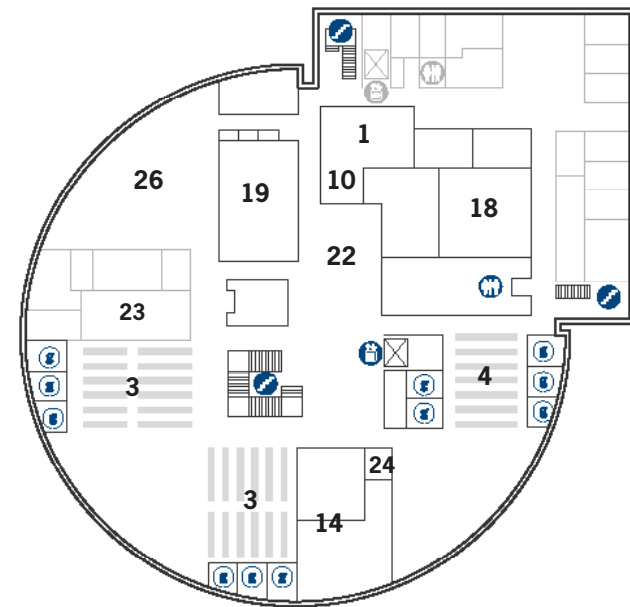

SERVICE POINTS

- 10 Archives & Special Collections Desk (L3)
- 11 Circulation Desk (L1)
- 12 Information Desk (L1)
- 13 Tech on 2 Desk (L2)

STUDY / WORK SPACES

- 14 Faculty Commons / Innovation Center (L3)
- 15 Information Commons (L1)
- 16 Media Carrels (L2)
- 17 Media Lounge / Café (L1)

CLASSROOMS

- 18 Archives & Special Collections Seminar Room – 342 (L3)
- 19 Lecture Classroom – 324 (L3)
- 20 Library Instruction Rooms – 117 & 118 (L1)

OTHER

- 21 Day-use Lockers (L1)
- 22 Exhibit Space (L3)
- 23 Library Administration (L3)
- 24 Photocopiers / Printers (L2, L3)
- 25 Printers (L1)
- 26 Von der Ahe Family Suite (L3)
- 27 VTS Machine, Color Printer, Photocopier (L1)

LEGEND

-  Restrooms
-  Elevator
-  Group Study Rooms
-  Stairs
-  Starbucks
-  Media Viewing / Listening Rooms

L3

L2

L1