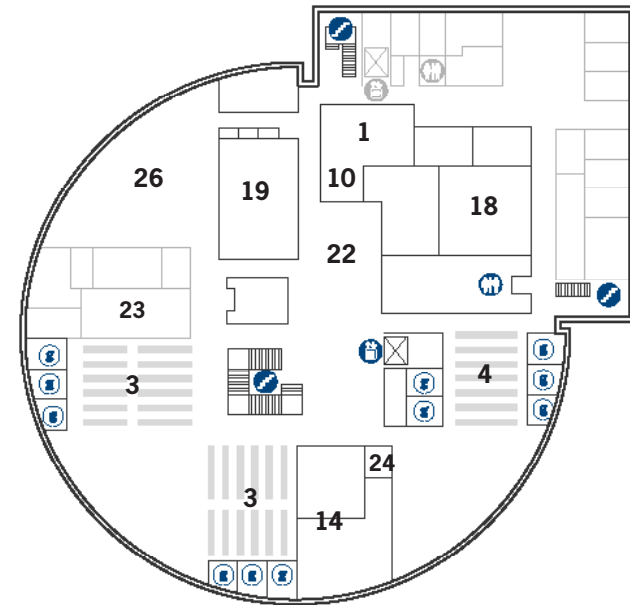

COLLECTIONS

- 1 Archives & Special Collections (L3)
- 2 Books – Main Stacks Call # A-PM (L2)
- 3 Books – Main Stacks Call # PN-Z (L3)
- 4 Books – Oversize (L3)
- 5 Books – New Books (L1)
- 6 Books – Reference (L1)
- 7 Books – Curriculum Collection (L2)
- 8 Periodicals (L2)
- 9 Books – Popular Reading Collection (L2)

SERVICE POINTS

- 10 Archives & Special Collections Desk (L3)
- 11 Circulation Desk (L1)
- 12 Information Desk (L1)
- 13 ITS Service Desk (L2)

STUDY / WORK SPACES

- 14 Faculty Commons (L3)
- 15 Information Commons (L1)
- 16 Media Carrels (L2)
- 17 Media Lounge / Café (L1)

CLASSROOMS

- 18 Archives & Special Collections Seminar Room – 342 (L3)
- 19 Library Digital Classroom – 324 (L3)
- 20 Library Instruction Rooms – 117 & 118 (L1)

OTHER

- 21 Day-use Lockers (L1)
- 22 Exhibit Space (L3)
- 23 Library Administration (L3)
- 24 Photocopiers / Printers (L2, L3)
- 25 Printers (L1)
- 26 Von der Ahe Family Suite (L3)
- 27 VTS Machine, Color Printer, Photocopier (L1)

LEGEND

- Restrooms
- Elevator
- Group Study Rooms
- Stairs
- Starbucks
- Media Viewing / Listening Rooms

L3