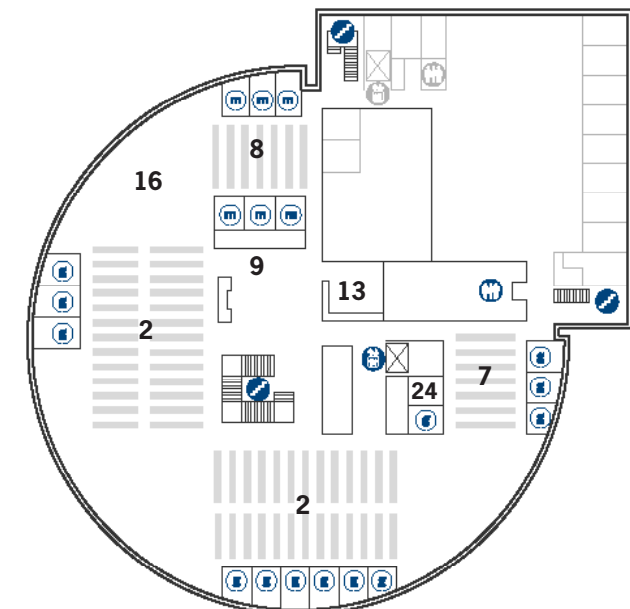

COLLECTIONS

- 1 Archives & Special Collections (L3)
- 2 Books – Main Stacks Call # A-PM (L2)
- 3 Books – Main Stacks Call # PN-Z (L3)
- 4 Books – Oversize (L3)
- 5 Books – New Books (L1)
- 6 Books – Reference (L1)
- 7 Books – Curriculum Collection (L2)
- 8 Periodicals (L2)
- 9 Books – Popular Reading Collection (L2)

SERVICE POINTS

- 10 Archives & Special Collections Desk (L3)
- 11 Circulation Desk (L1)
- 12 Information Desk (L1)
- 13 ITS Service Desk (L2)

STUDY / WORK SPACES

- 14 Faculty Commons (L3)
- 15 Information Commons (L1)
- 16 Media Carrels (L2)
- 17 Media Lounge / Café (L1)

CLASSROOMS

- 18 Archives & Special Collections Seminar Room – 342 (L3)
- 19 Library Digital Classroom – 324 (L3)
- 20 Library Instruction Rooms – 117 & 118 (L1)

OTHER

- 21 Day-use Lockers (L1)
- 22 Exhibit Space (L3)
- 23 Library Administration (L3)
- 24 Photocopiers / Printers (L2, L3)
- 25 Printers (L1)
- 26 Von der Ahe Family Suite (L3)
- 27 VTS Machine, Color Printer, Photocopier (L1)

LEGEND

- Restrooms
- Elevator
- Group Study Rooms
- Stairs
- Starbucks
- Media Viewing / Listening Rooms

L3

L2

L1